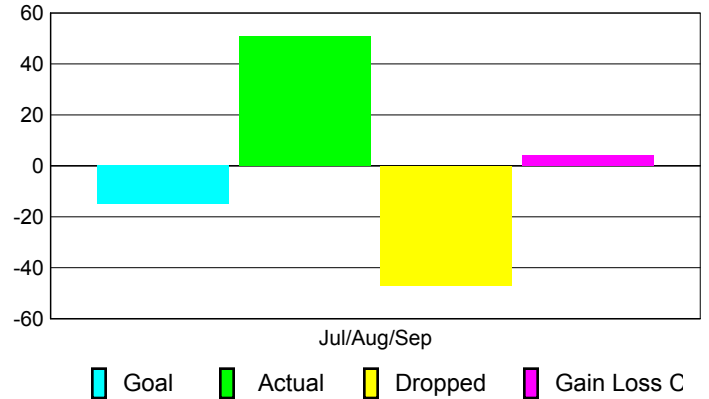

Membership Results 2010-2011

Goal, New, Dropped, Gain/Loss

Comparison of Membership Gain/Loss

Current Year Compared to the Previous Year