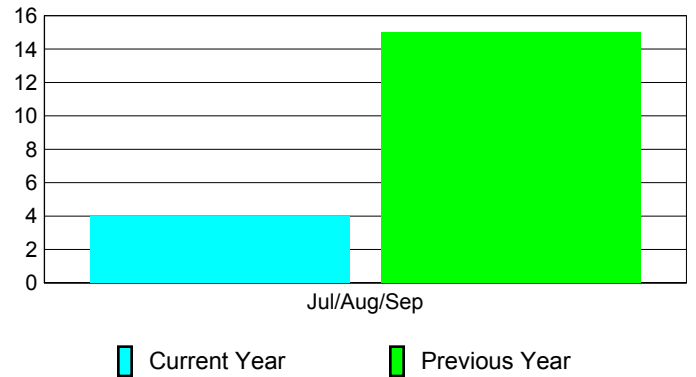

Membership Results
2010-2011

Membership
2009-2010

Month	Net Memb Goal	Actual New Memb	Actual Dropped Memb	Gain/Loss of Memb	Gain/Loss of Memb
Jul/Aug/Sep	-15	51	-47	4	15
Totals	-15	51	-47	4	15

Membership Results 2010-2011

Goal, New, Dropped, Gain/Loss

Comparison of Membership Gain/Loss

Current Year Compared to the Previous Year

Gender Comparison 2010-2011

Jul/Aug/Sep

■ Male ■ Female